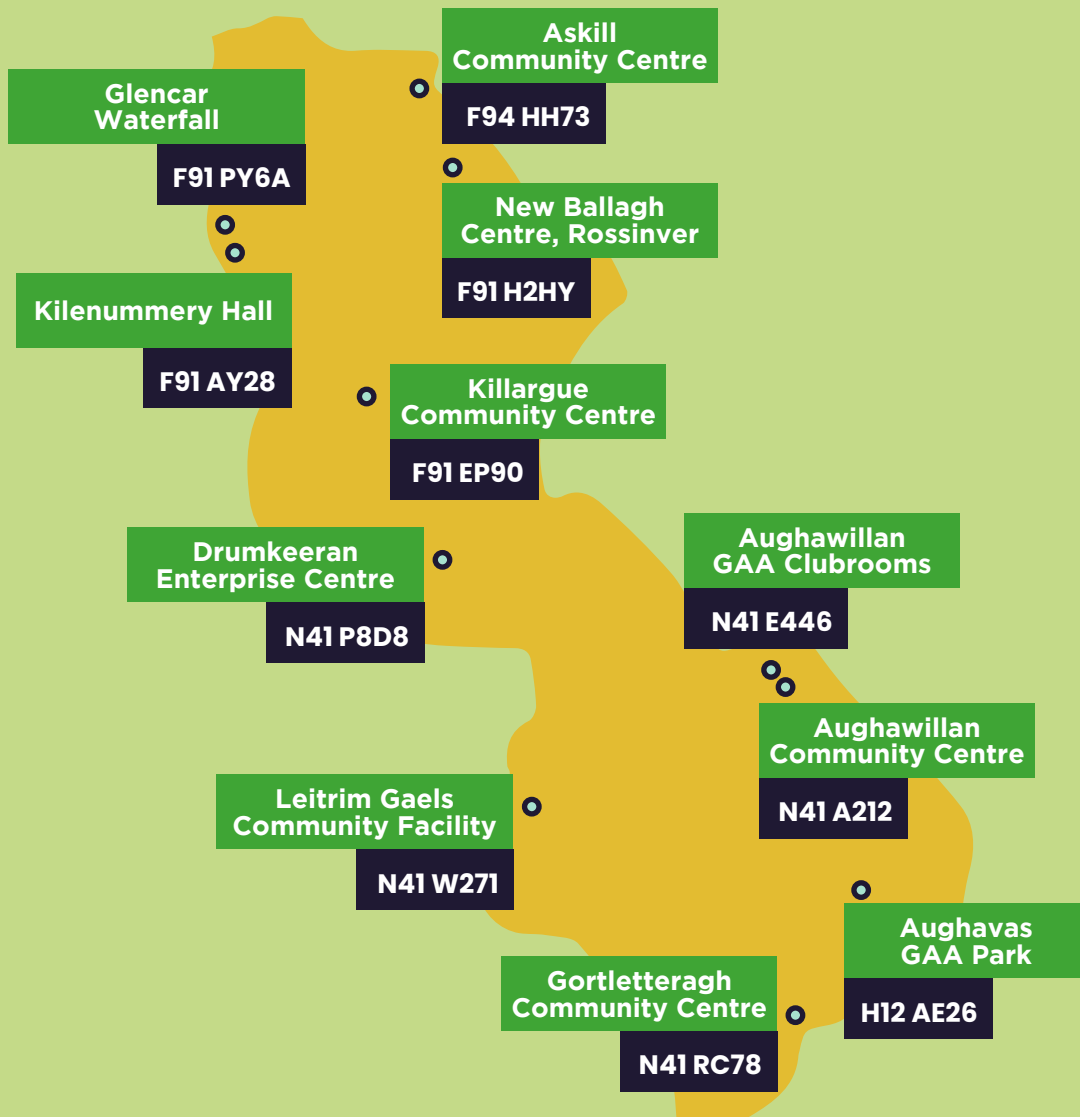

Broadband Connection Points

Broadband Connection Points (BCPs) are public locations which have been selected to receive high-speed connectivity as part of the National Broadband Plan. The locations of the BCPs have been selected by local authorities and include public areas such as community halls, libraries, sports facilities, enterprise hubs, tourist locations and other public spaces.

Leitrim currently has 11 Broadband Connection Points: